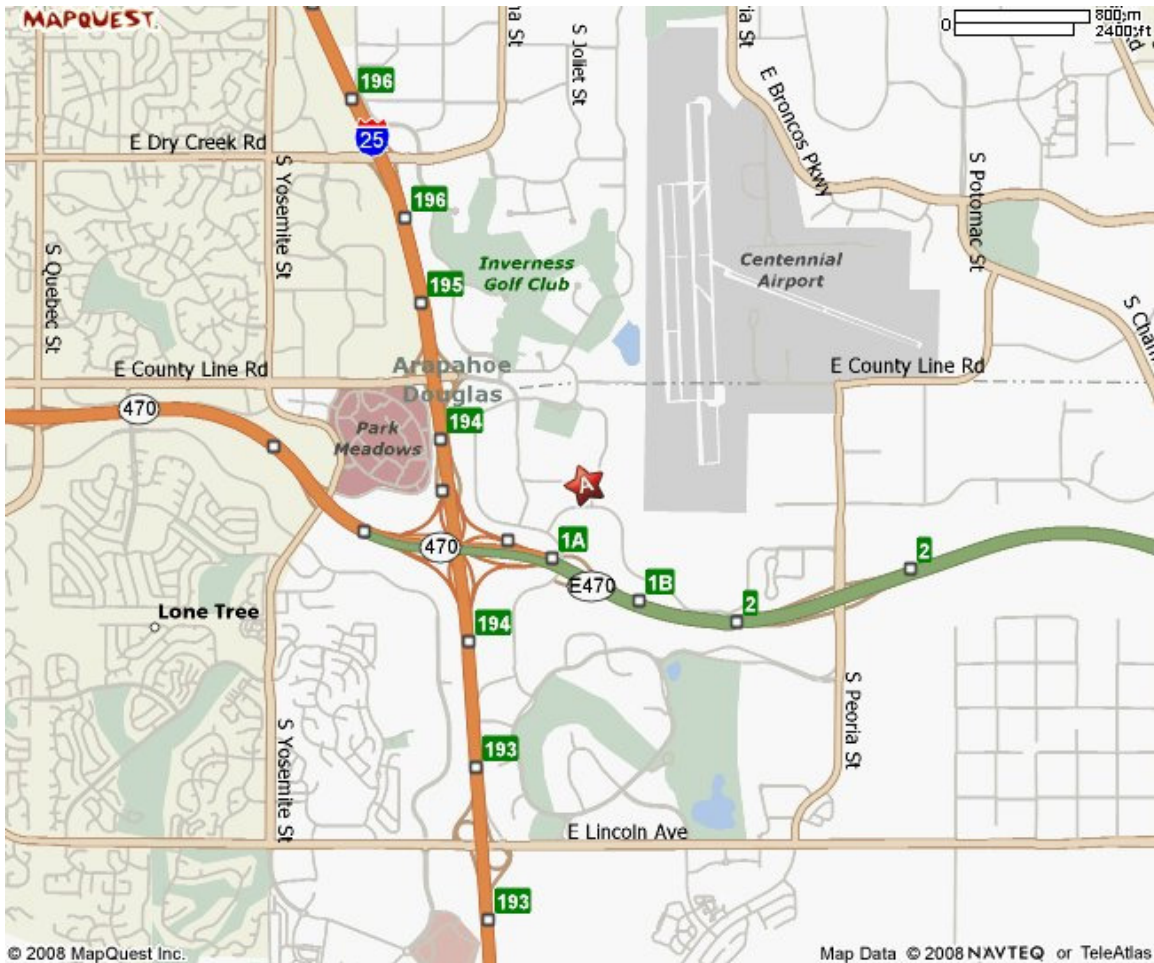

Winn-Marion Barber, LLP
355 Inverness Drive South, Unit B
Englewood, Colorado 80112
303-778-0909

Directions to Winn-Marion

If you are driving West on E470; **Exit S Jamaica Street.**

If you are driving I25 North or South: **Exit off at East County Line Road**

1. Start out going **East on E County Line Rd** toward **Inverness Dr W**
2. **E County Line Rd** becomes **Inverness Pkwy**
3. Turn **Left** onto **Inverness Dr S**
4. End at 355 Inverness Dr S, Englewood, CO 80112-5837
5. Unit B is Northeast Corner Office