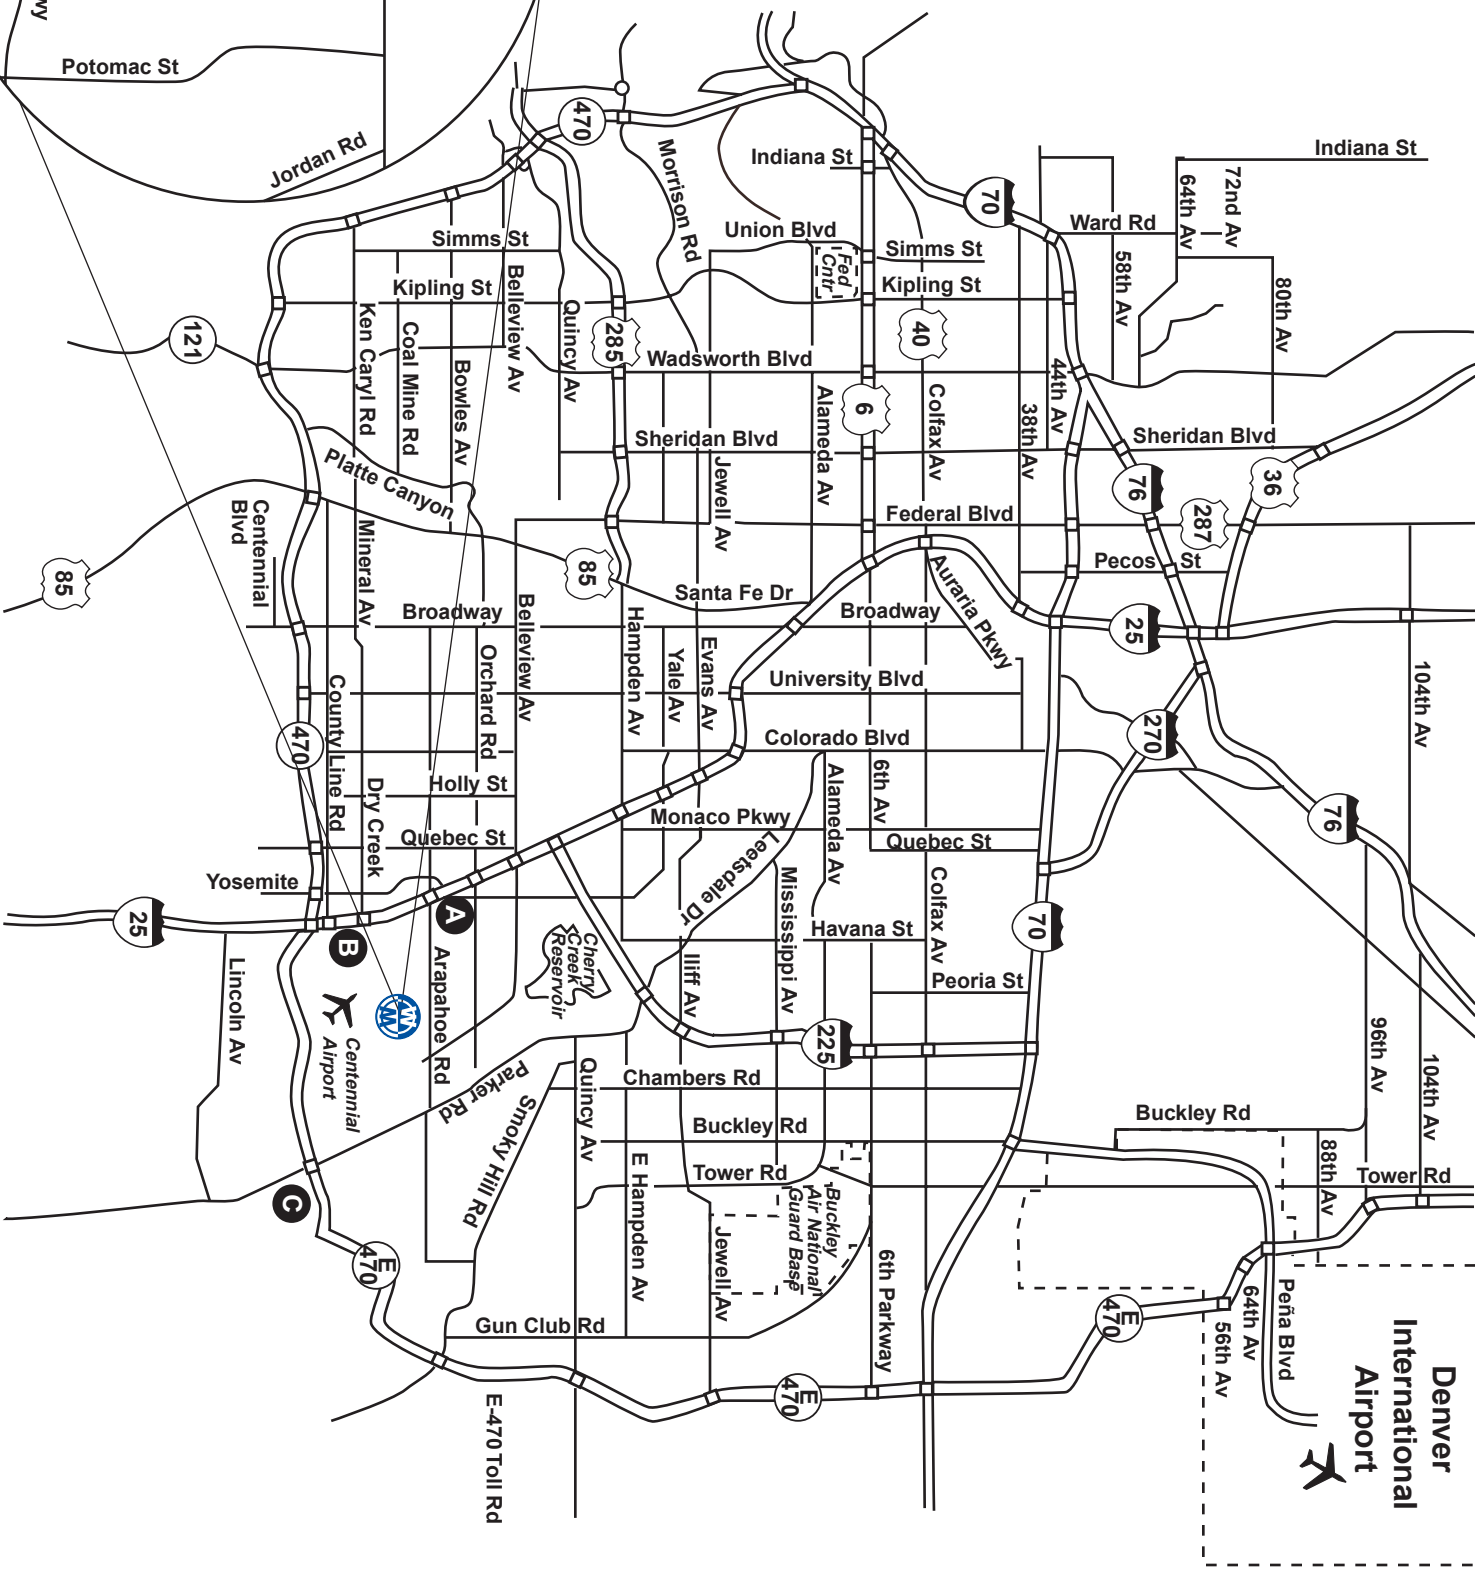

**Winn-Marion
Barber, LLC**

Corporate Office
7084 S. Revere Parkway, Unit A
Centennial, CO 80112
303.778.6767

A	DTC Hotels—Arapahoe Rd Hampton Inn La Quinta	303-792-9999 303-799-4555
B	Inverness Hotels Homewood Suites Parker Rd Hotels	303-706-0102 303-248-2147
C	Holiday Inn	303-248-2147

Metro Cab	303-333-3333
Yellow Cab	303-777-7777
Zone Cab	303-861-2323
Time/Temperature	1-303-976-1311
AAA Auto Club	303-753-8888
Emergency Road Service	303-753-8888
Colorado State Patrol	303-239-4501
Road Conditions Information	303-639-1111
- Denver & West	303-639-1234
- 1-25 & East	303-639-1234

**Denver
International
Airport**